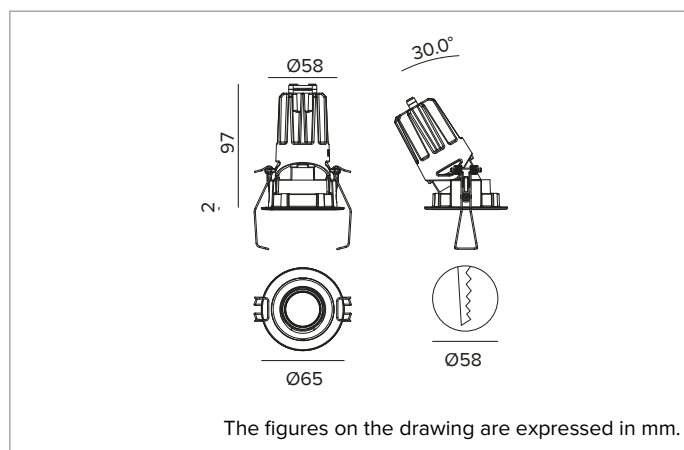

SOURCE

High efficiency Chip on Board LED Ra90. Ra80 on request.

Energy efficiency class: F

Nominal power: 9,5W

Nominal flux: 953lm

Colour rendering index: 90

Rf: 91

Rg: 100

CCT nominal: 3500K

Lifetime (L80/B10): >50000h tq +25°C

ILLUMINOTECHNICAL CHARACTERISTICS

SP Version - a moulded black plastic optical holder with metallised polycarbonate precision optics, a holographic diffusion filter and a black silicone cut off ring. UGR<19 (EN 12464-1).

Optic: REFLECTOR

Beam angles: SP

Optical efficiency: 77%

Fixture flux: 736lm

Luminous efficacy: 67lm/W

Photobiological safety: Compliant with RG1 low risk group

MECHANICAL CHARACTERISTICS

Moulded black plastic optic holder and die-cast aluminium heat sink in black color. Black colour cover. The optical unit can be adjusted up to 30° on the vertical plane. Trim version with an integrated black ring.

Colour and finish: Deep black

Weight: 0.23Kg

Version: TRIM

Degree of protection: IP20 for recessed part

Degree of protection: IP40 for exposed part

ELECTRICAL CHARACTERISTICS

Integrated electronic ON-OFF driver. Luminaire compliant with EN 60598-2-22 for power supply from a centralised emergency system CPSS (Central Power Supply System), not incorporated in the luminaire - high risk areas excluded. The default power and flux are 100% in AC and 100% in DC.

Fixture Power: 11W

Power supply: 220-240Vac 50/60Hz

Insulation Class: CLASS 2

Type of driver / Control: ON-OFF

Driver included: YES

Class F: YES

SAFE FLICKER: PstLM=<1 and SVM=<0.4 (IEC TR 61547-1 and IEC TR 63158), to ensure a more comfortable and safe light

Ambient temperature: 0°C / +25°C

INSTALLATION

Quick tool-free mounting system for false ceiling installation from 0.5 to 30mm.

NOTES

110-277Vac version available on request.

WARRANTY

5 years.

WARNING

Luminaire designed for disposal/recycling at end-of-life. Replaceable (LED only) light source by a professional. Replaceable control gear by a professional.

Due to the technological evolution of the electronic components, the data provided may be updated, and as such, confirmation must be requested during the order process.

Luminous flux and power supply have +/-10% tolerances with respect to the indicated value. tq +25°C (CIE 121).

We reserve the right to make technical changes.

Targetti Sankey S.r.l.
Via Pratese, 164
50145 Firenze - Italy
Tel: +39 055 37911
targetti.com
targetti@targetti.com

CCIAA Firenze
Share Capital:
€ 500.000,00
VAT N. (IT):
01537660480
R.E.A: FI-275656

TARGETTI